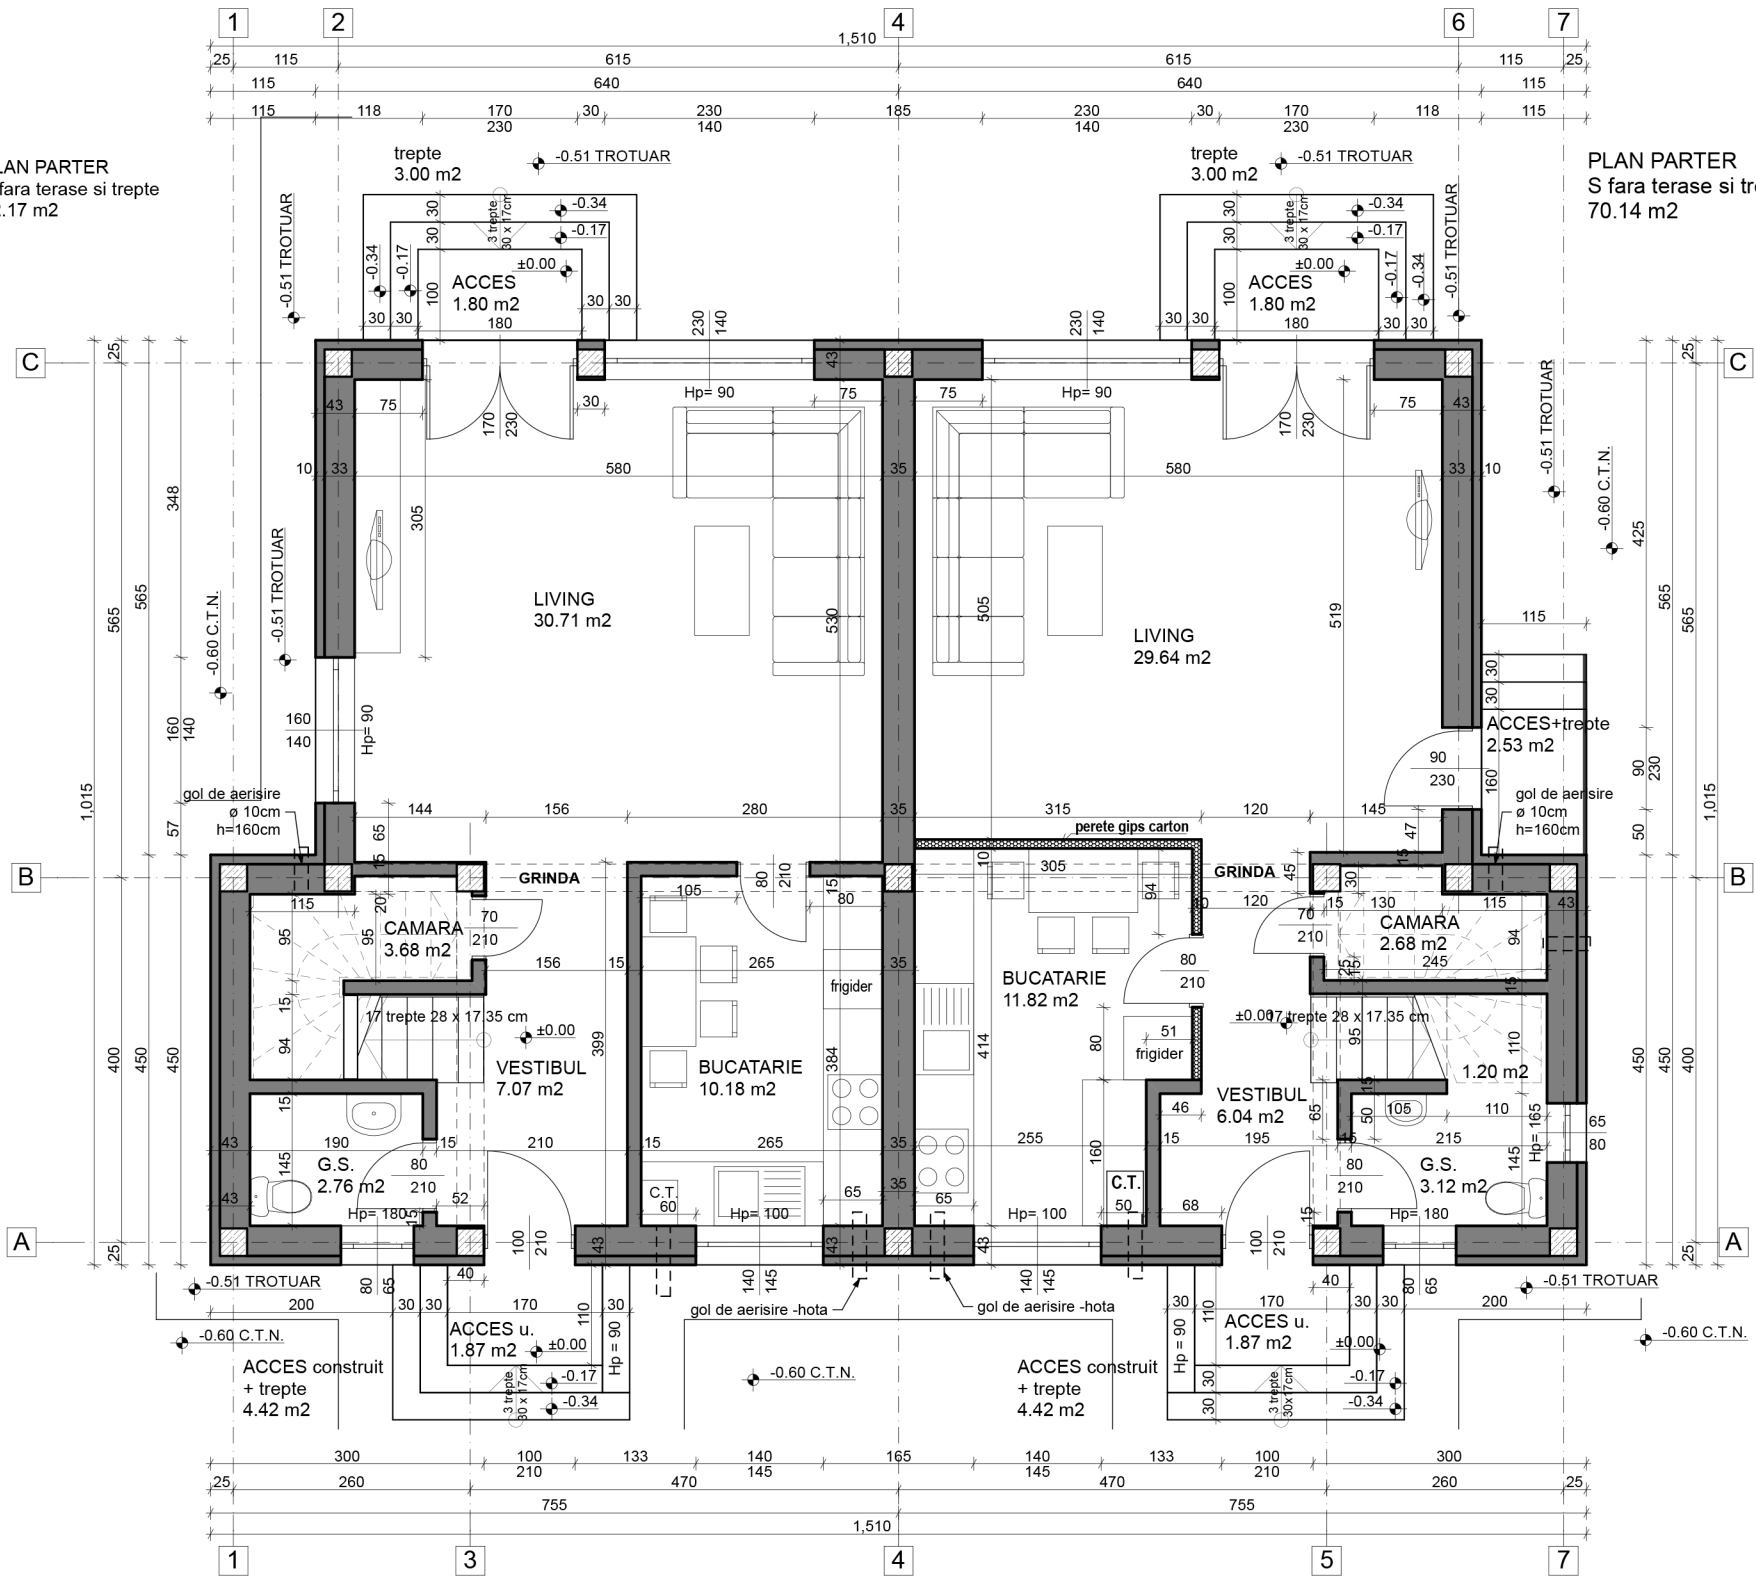

PLAN PARTER
S fara terase si trepte
72.17 m²

PLAN PARTER
S fara terase si trepte
70.14 m²